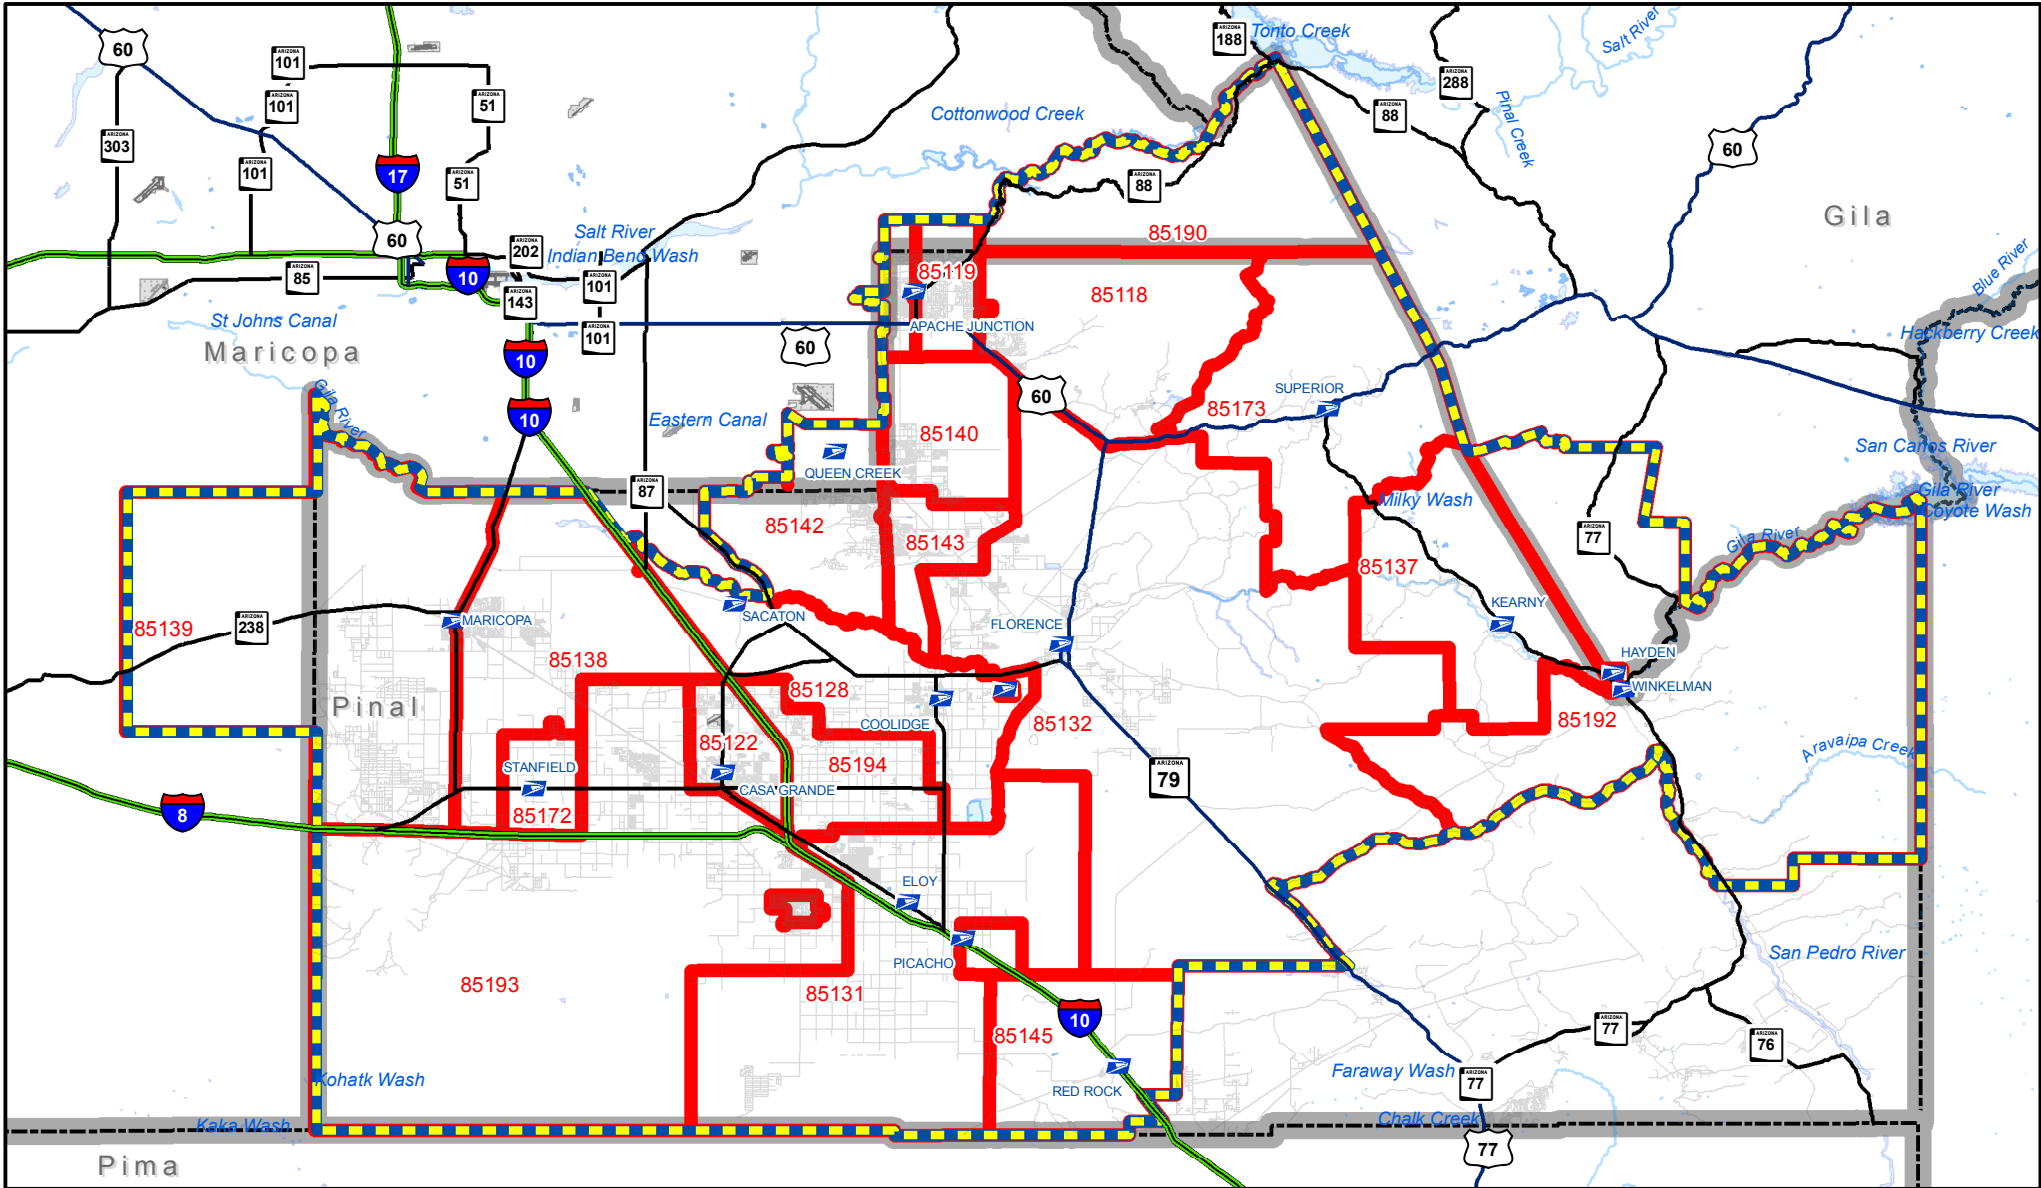

# Boundary for the New 851 ZIP in the Arizona District

	Post Office		Interstate Hwy
	New 851 ZIP		US Hwy
	ZIPCODES		Highway
	County		State Hwy

This map shows the boundaries of the new 851 ZIP Code area in the Pinal County area in the Arizona District. ZIP Codes within this area will change from 852 to 851 effective 7/1/2009. For example, Queen Creek, AZ will change from 85240 to become 85140.