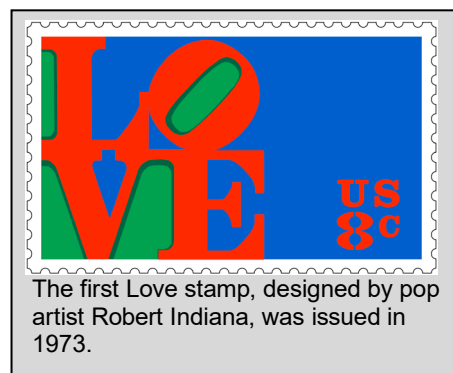

## Love Series Stamps

The Postal Service issued its first Love stamp in 1973. Initially called a “Special Stamp for Someone Special,” the stamp was a hit with the public, with more than 300 million sold. Robert Indiana created the iconic Love design in the 1960s and rendered it in both painting and sculpture before adapting it for a postage stamp.

The Postal Service issued its second Love stamp in 1982, and new stamps have been added to the series most years since.

In the list that follows, numbers in parentheses indicate the postage value of non-denominated stamps when issued. Since 2011, all Love stamps have been Forever stamps, equal in value to the current First-Class Mail one-ounce price.