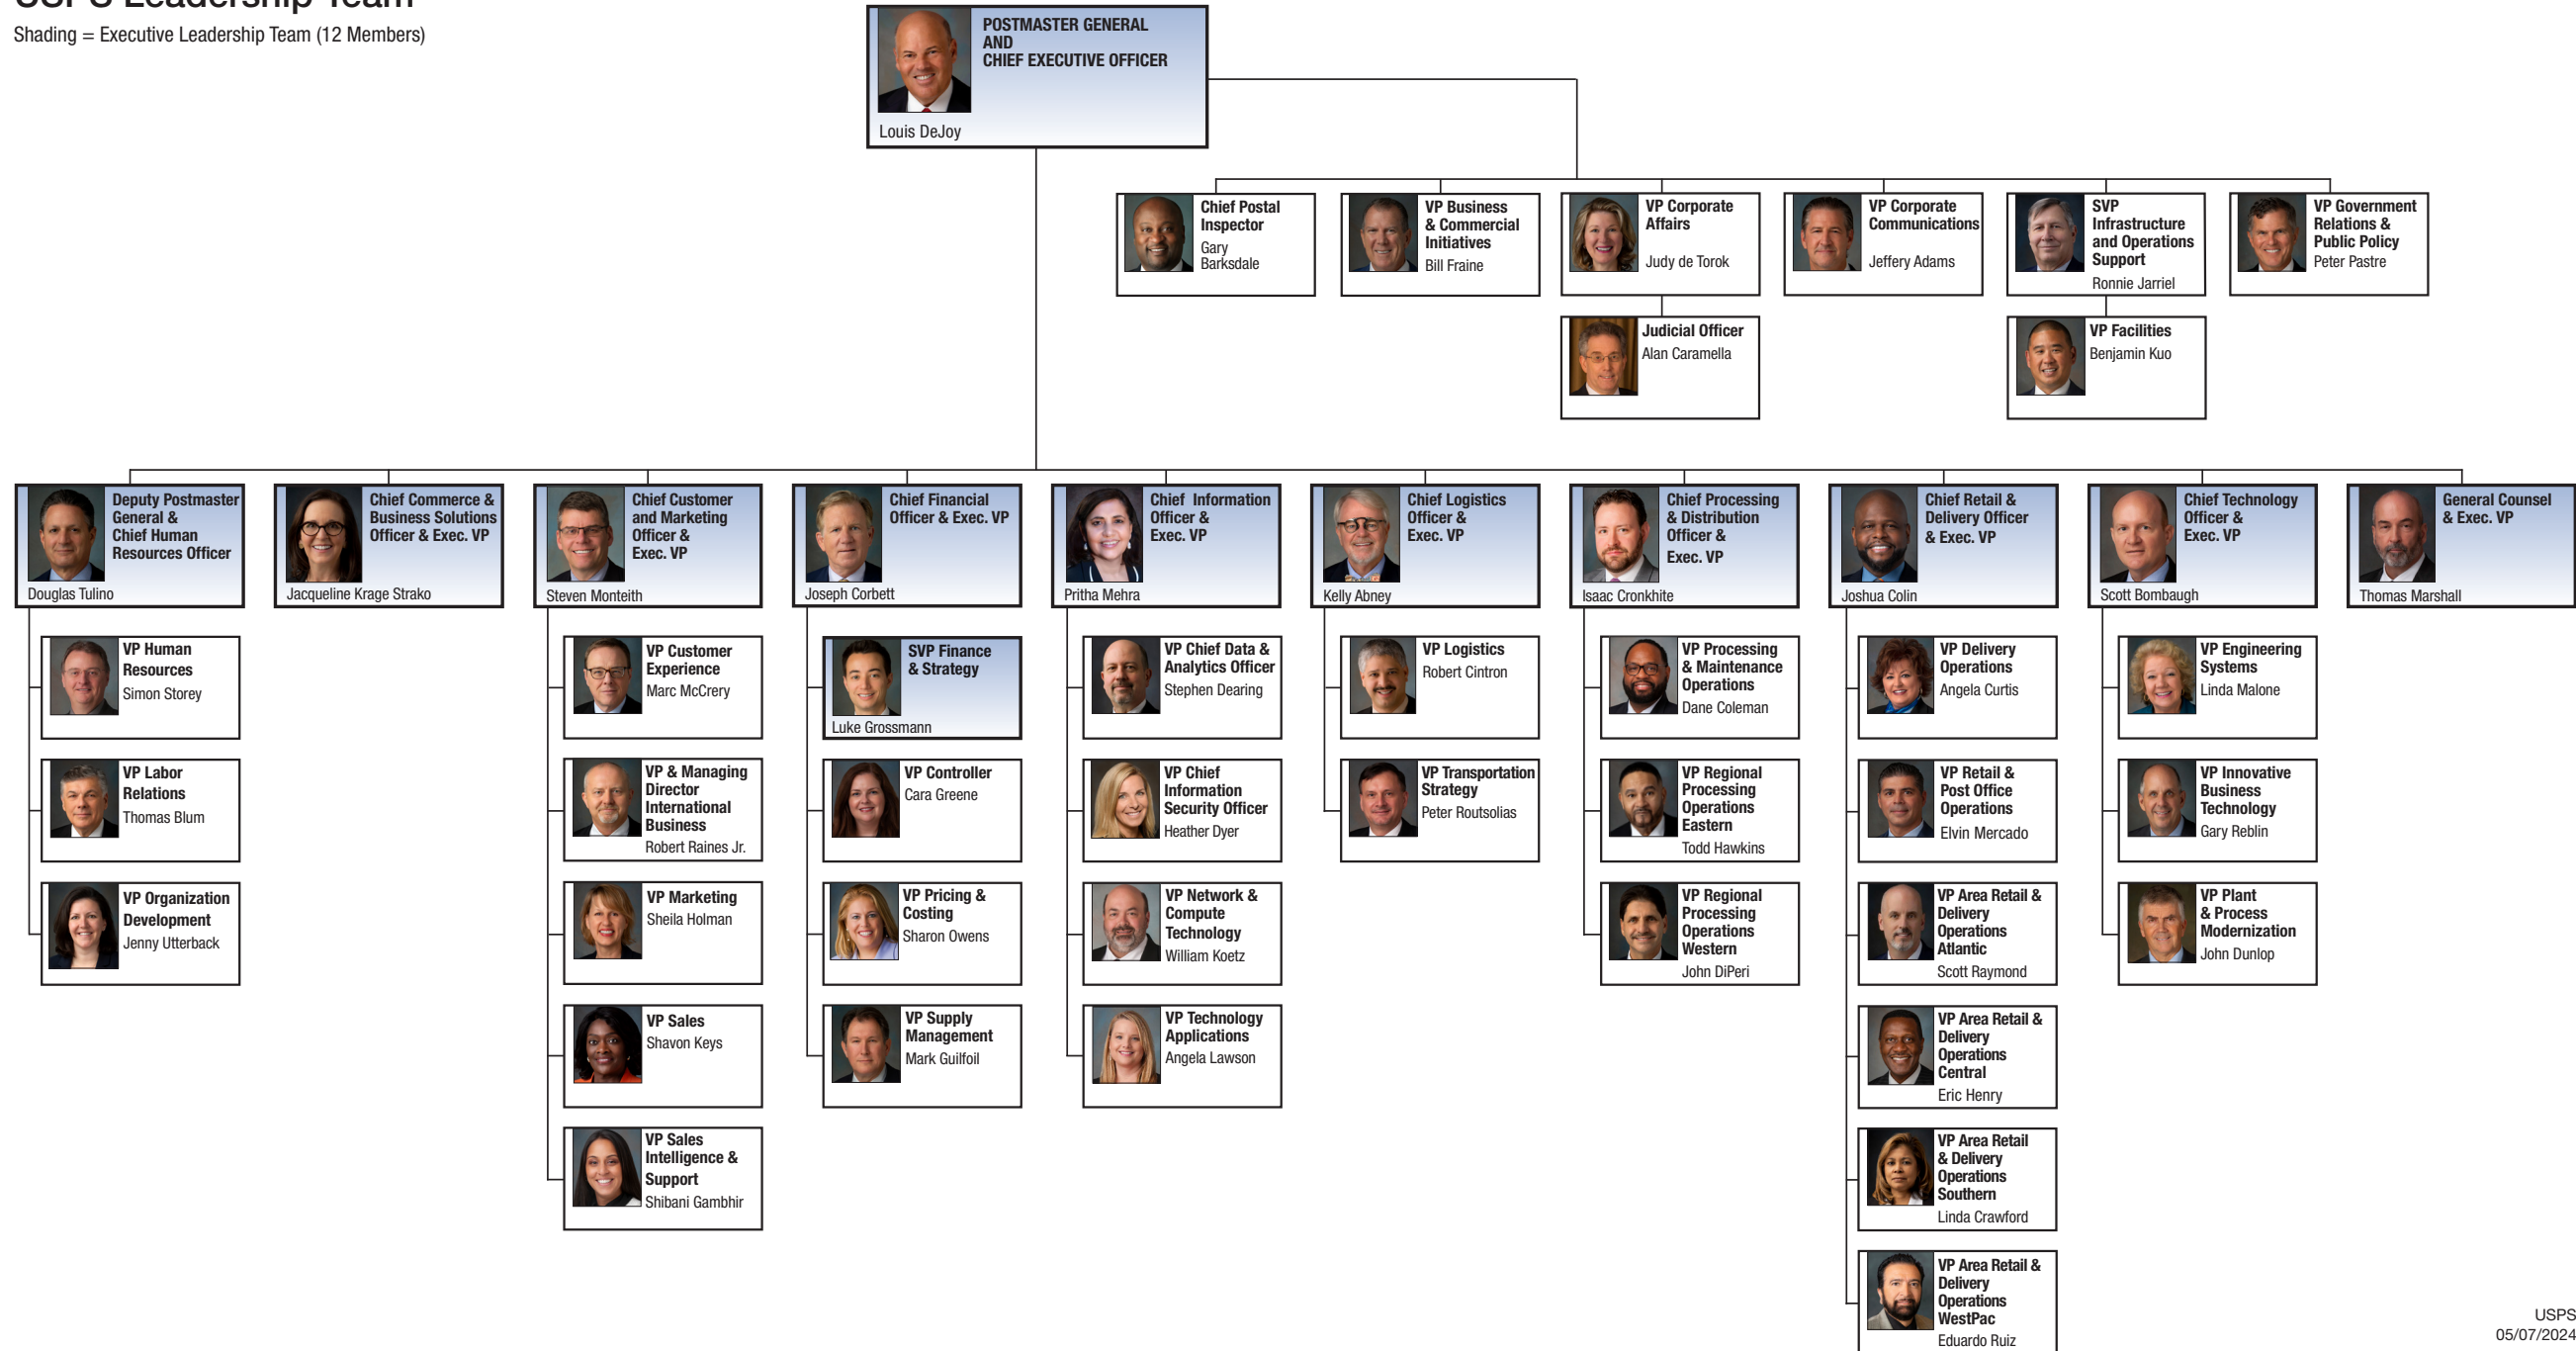

USPS Leadership Team

Shading = Executive Leadership Team (12 Members)

USPS
05/07/2024